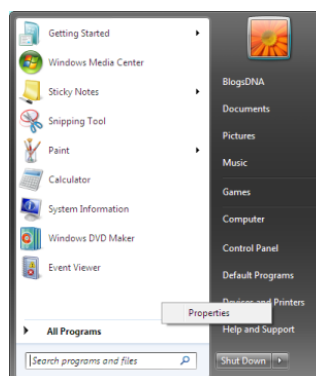

Find the program (Browse) where you saved it and click Open

Put a space after the program name and then put in the number of the year group (as above for Year 4)

Click OK

Then navigate to where you saved the program and there should be 2 files. A questions and answers and a questions file which you can print off.