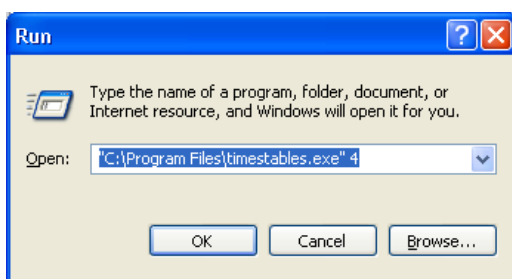

Medstead School

Headteacher: Mr Ian Waine

The Medstead TimesTabler

Save the program to a folder of your choice.

Click on “run” Windows XP or “Search” Windows 7

Find the program (Browse) where you saved it and click Open